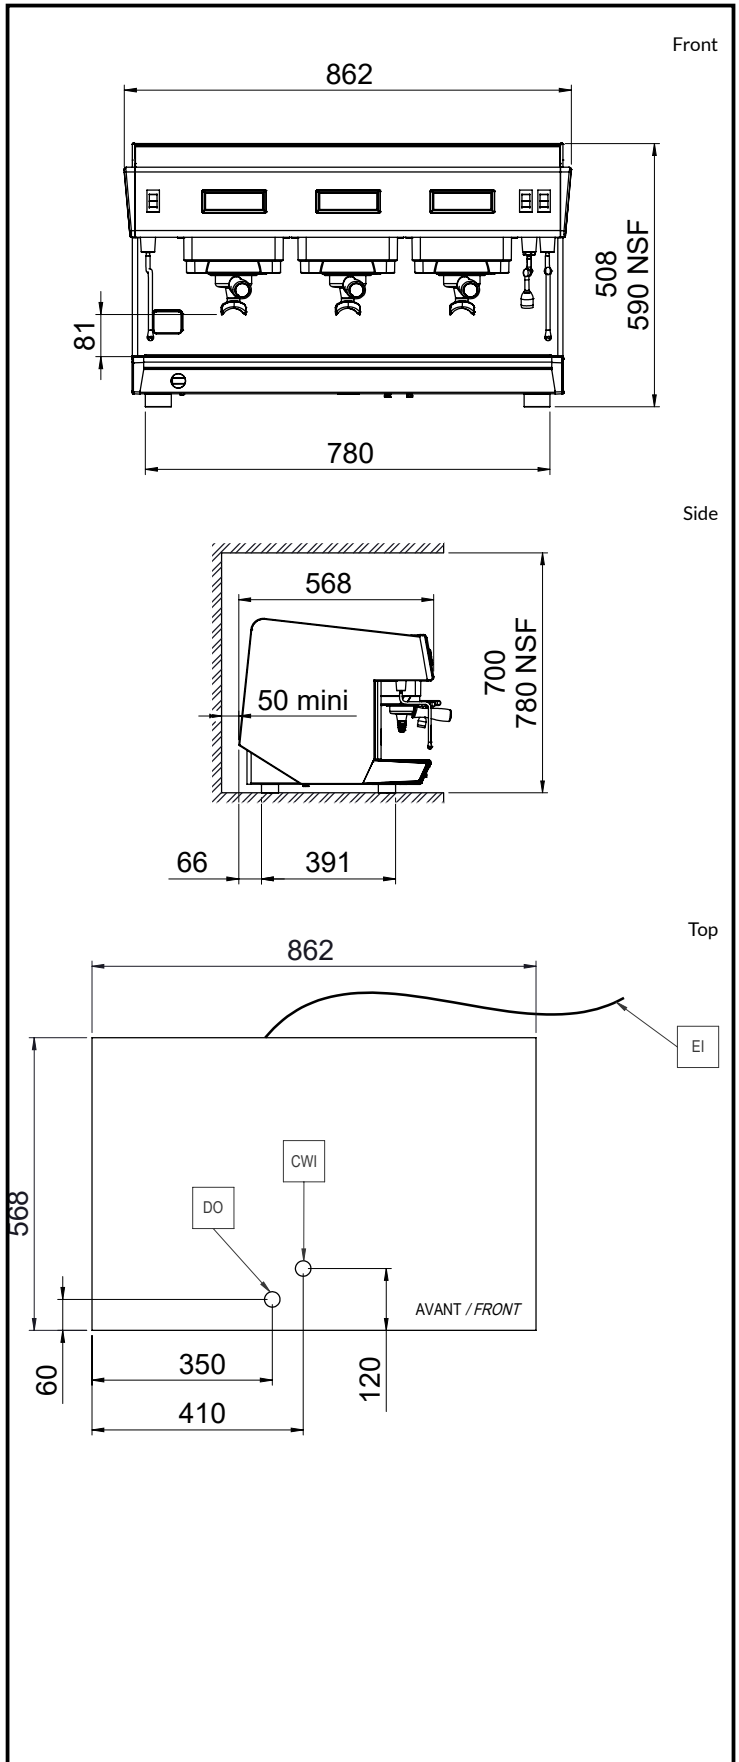

Net weight: 76 kg

Shipping volume: 0.8 m³

Sustainability

Current consumption: 7.2 Amps

Certifications

The company reserves the right to make modifications to the products without prior notice. All information correct at time of printing.